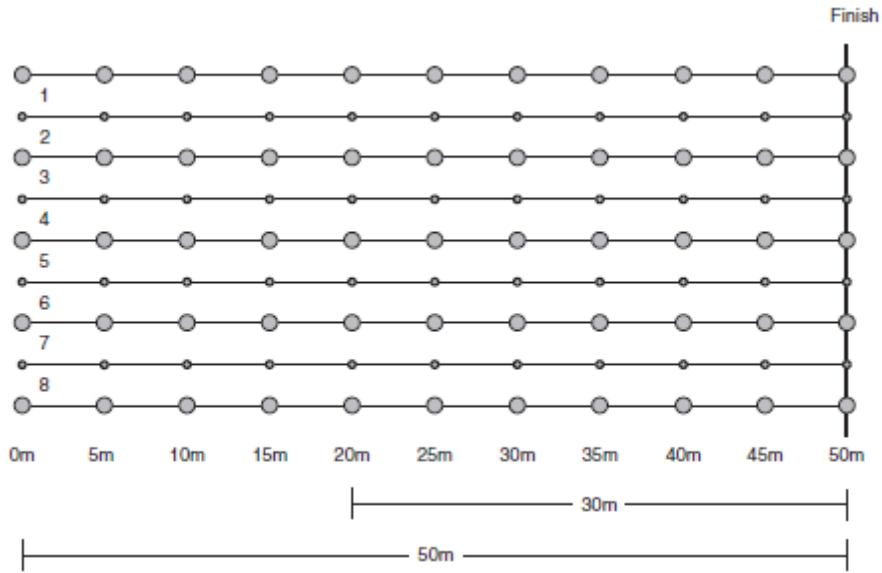

### 30 & 50 WC Meter Slalom Course

### 25 meter MWC Obstacle Course